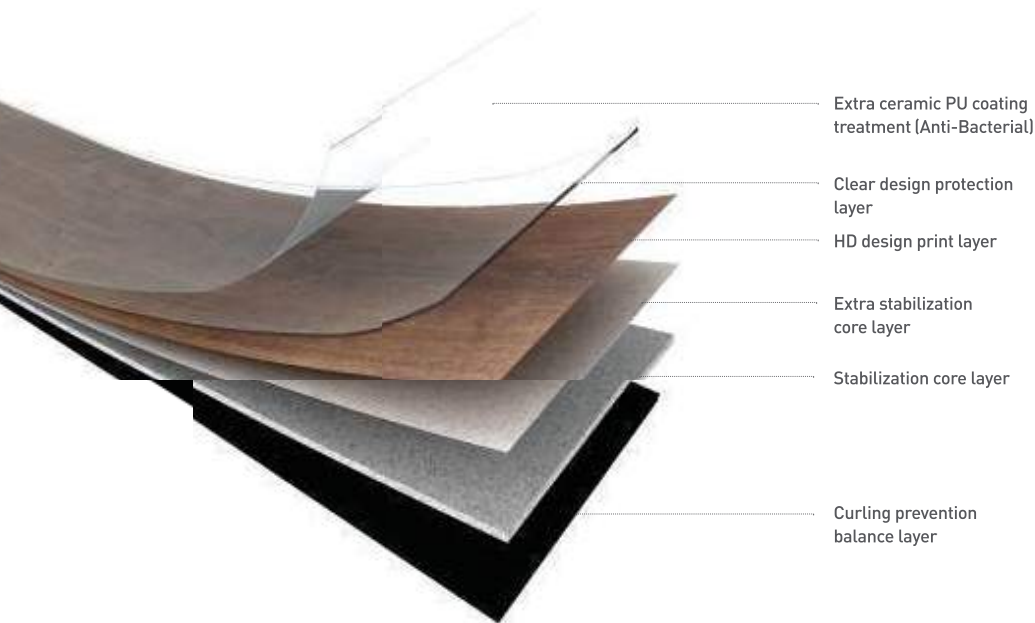

Rediscover Orchid Style

Rediscover Orchid Style

On a mission to offer Orchid Style, the most stylish and eco-friendly flooring, we present new **ORCHID+** design LVT flooring, 90 of our latest and finest designs featuring Wood, Stone and Design lines.

ORCHID+
DESIGN LVT FLOORING

ORCHID+ Difference

With Ecotecture® Technology

ECOTECTURE® TECHNOLOGY is the foundation of ORCHID+ innovation, providing the most stable and eco-friendly products.

Ecotecture® Multi-Layer Property

The first in LVT flooring, our distinguished Ecotecture® multi-layer structure ensures the unparalleled dimensional stability and eco-friendliness of ORCHID+.

ORCHID+ Design Collection

Authentic and modern collection of woods with quiet color tones that balance beautifully.