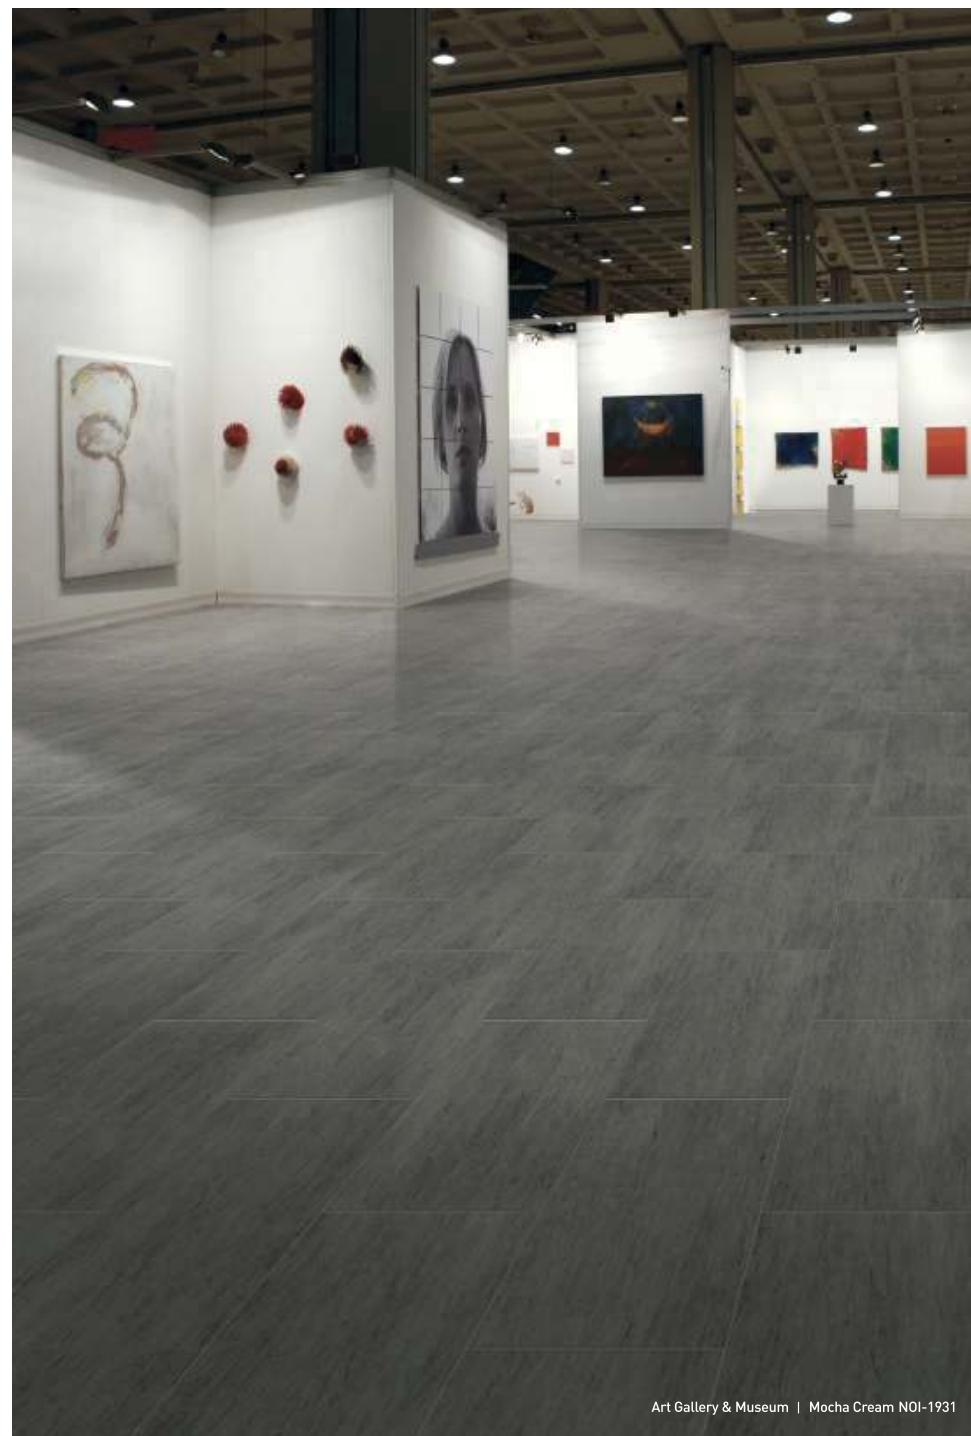

Art Gallery & Museum | Mocha Cream NOI-1931